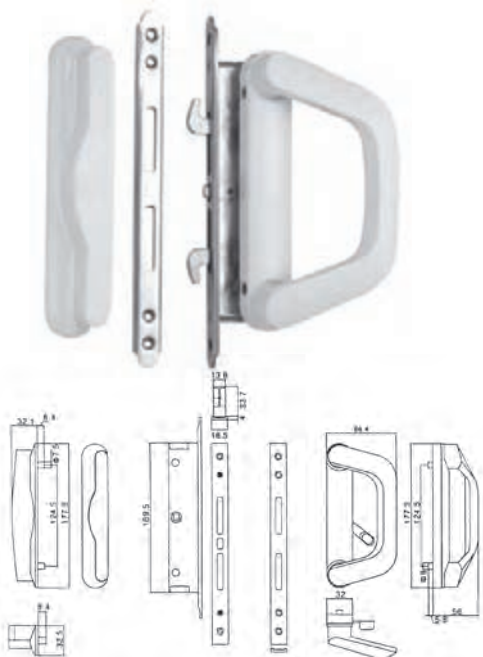

YOUR SECURITY PARTNER

ALUMINIUM & GLASS FITTING SERIES

ARCHITECTURAL HARDWARE

2003

2013

SLIDING DOOR LOCKS

YOUR SECURITY PARTNER

SGWSL-SGS401
Sliding Door Lock With Thumbturn & Key
(Single Leaf)

SGWSL-SGS402
Sliding Door Lock With Thumbturn & Key
(Double Leaf)

SGWSL-SGS403
Sliding Door Lock With One Side Thumbturn

SGWSL-SGS404
Sliding Door Lock With One Side Thumbturn
(Double Leaf)

Code	Description	Material	Finishing	Packing
SGWSL-SGS401	Sliding Door Lock With Key (Single)	Zinc Diecast	Black / White	10 sets/ctn
SGWSL-SGS402	Sliding Door Lock With Key (Double)	Zinc Diecast	Black / White	10 sets/ctn
SGWSL-SGS403	Sliding Door Lock Without Key (Single)	Zinc Diecast	Black / White	10 sets/ctn
SGWSL-SGS404	Sliding Door Lock Without Key (Double)	Zinc Diecast	Black / White	10 sets/ctn

*All the measurements are in millimeter (mm)