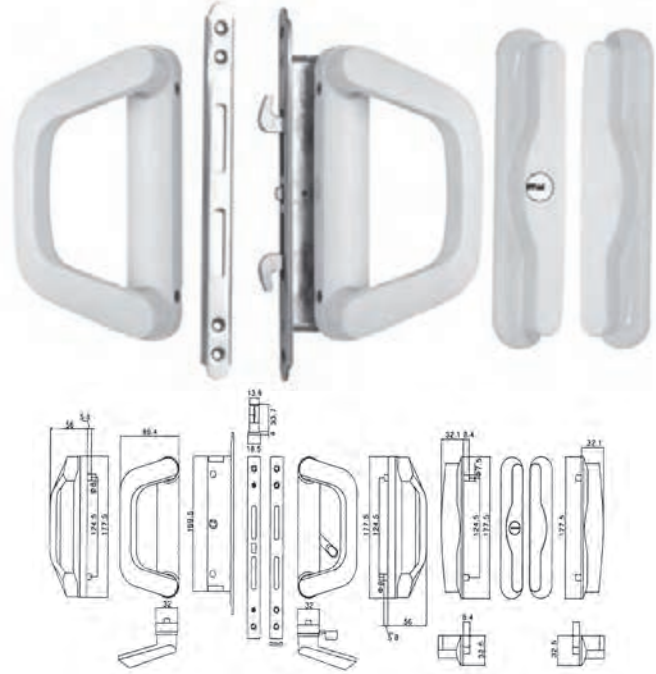

YOUR SECURITY PARTNER

ALUMINIUM & GLASS FITTING SERIES

ARCHITECTURAL HARDWARE

2003

2013

SLIDING DOOR LOCKS

YOUR SECURITY PARTNER

SGWSL-SGS401
Sliding Door Lock With Thumbturn & Key
(Single Leaf)

SGWSL-SGS402
Sliding Door Lock With Thumbturn & Key
(Double Leaf)

SGWSL-SGS403
Sliding Door Lock With One Side Thumbturn

SGWSL-SGS404
Sliding Door Lock With One Side Thumbturn
(Double Leaf)

Code	Description	Material	Finishing	Packing
SGWSL-SGS401	Sliding Door Lock With Key (Single)	Zinc Diecast	Black / White	10 sets/ctn
SGWSL-SGS402	Sliding Door Lock With Key (Double)	Zinc Diecast	Black / White	10 sets/ctn
SGWSL-SGS403	Sliding Door Lock Without Key (Single)	Zinc Diecast	Black / White	10 sets/ctn
SGWSL-SGS404	Sliding Door Lock Without Key (Double)	Zinc Diecast	Black / White	10 sets/ctn

*All the measurements are in millimeter (mm)