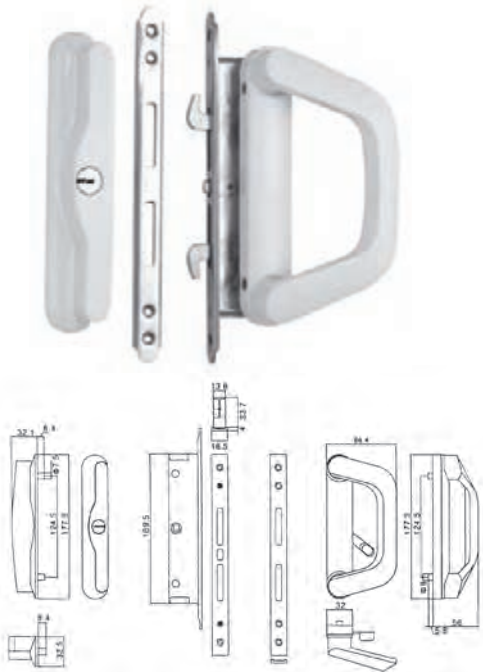

YOUR SECURITY PARTNER

ALUMINIUM & GLASS FITTING SERIES

ARCHITECTURAL HARDWARE

2003

2013

SLIDING DOOR LOCKS

YOUR SECURITY PARTNER

SGWSL-SGS401
Sliding Door Lock With Thumbturn & Key
(Single Leaf)

SGWSL-SGS402
Sliding Door Lock With Thumbturn & Key
(Double Leaf)

SGWSL-SGS403
Sliding Door Lock With One Side Thumbturn

SGWSL-SGS404
Sliding Door Lock With One Side Thumbturn
(Double Leaf)

Code	Description	Material	Finishing	Packing
SGWSL-SGS401	Sliding Door Lock With Key (Single)	Zinc Diecast	Black / White	10 sets/ctn
SGWSL-SGS402	Sliding Door Lock With Key (Double)	Zinc Diecast	Black / White	10 sets/ctn
SGWSL-SGS403	Sliding Door Lock Without Key (Single)	Zinc Diecast	Black / White	10 sets/ctn
SGWSL-SGS404	Sliding Door Lock Without Key (Double)	Zinc Diecast	Black / White	10 sets/ctn

*All the measurements are in millimeter (mm)