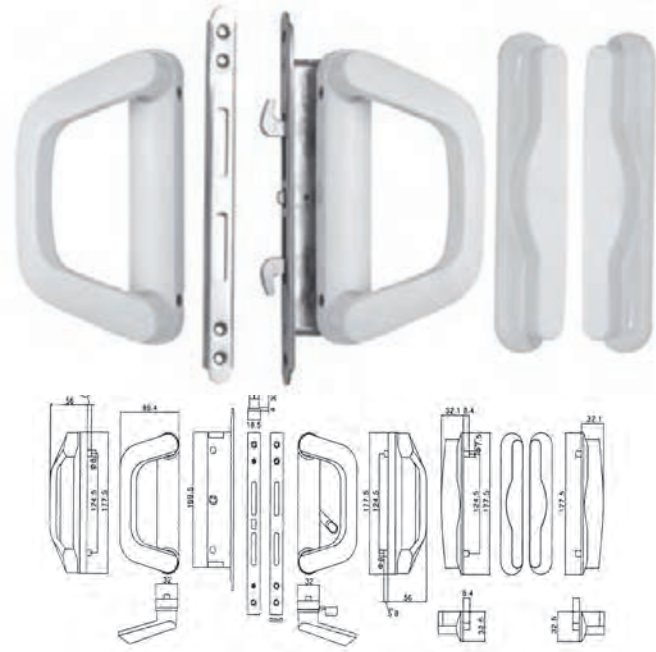

YOUR SECURITY PARTNER

ALUMINIUM & GLASS FITTING SERIES

ARCHITECTURAL HARDWARE

2003

2013

SLIDING DOOR LOCKS

YOUR SECURITY PARTNER

SGWSL-SGS401
Sliding Door Lock With Thumbturn & Key
(Single Leaf)

SGWSL-SGS402
Sliding Door Lock With Thumbturn & Key
(Double Leaf)

SGWSL-SGS403
Sliding Door Lock With One Side Thumbturn

SGWSL-SGS404
Sliding Door Lock With One Side Thumbturn
(Double Leaf)

Code	Description	Material	Finishing	Packing
SGWSL-SGS401	Sliding Door Lock With Key (Single)	Zinc Diecast	Black / White	10 sets/ctn
SGWSL-SGS402	Sliding Door Lock With Key (Double)	Zinc Diecast	Black / White	10 sets/ctn
SGWSL-SGS403	Sliding Door Lock Without Key (Single)	Zinc Diecast	Black / White	10 sets/ctn
SGWSL-SGS404	Sliding Door Lock Without Key (Double)	Zinc Diecast	Black / White	10 sets/ctn

*All the measurements are in millimeter (mm)