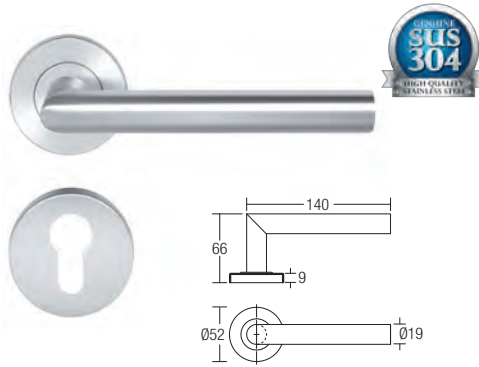

HOLLOW LEVER HANDLES

YOUR SECURITY PARTNER

SGLHR-2104

*Price for Lever Handle Only

Code	Material	Finishing	Packing
SGLHR-2104	Stainless Steel SUS304	SS	20 pairs/ctn

*All the measurements are in millimeter (mm)