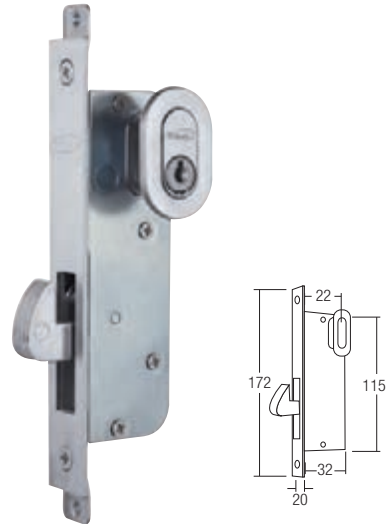

## SGWSW-41054 Dead Lock ( Double / Single )

## SGWSW-41055 Hook Lock ( Double / Single )

## SGWSW-55MM Dead Lock Cylinder (Single)