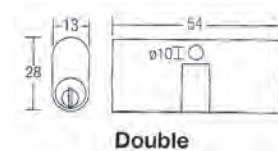

SGWSW-55MM Dead Lock Cylinder (Double)

Code	Material	Finishing	Packing
SGWSW-41054 Dead Lock (Double / Single)	Stainless Steel	Silver	50 pcs/ctn
SGWSW-41055 Hook Lock (Double / Single)	Stainless Steel	Silver	50 pcs/ctn
SGWSW-55MM Dead Lock Cylinder (Single)	Brass	SP	120 pcs/ctn
SGWSW-55MM Dead Lock Cylinder (Double)	Brass	SP	120 pcs/ctn

*All the measurements are in millimeter (mm)