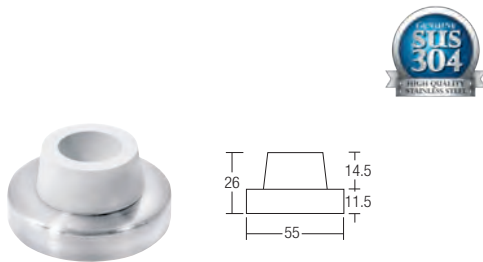

SGDS-04 Door Stopper (Dome)

SGDS-006 Door Stopper

SGDS-011 Door Bumper

SGDS-022 Wall Door Stopper

SGDS-023 Wall Door Stopper

SGDS-024 Hat & Coat Hook Door Stopper

Code	Material	Finishing	Packing
SGDS-04	Zinc Diecast	SN	10 pcs/box, 100 pcs/ctn
		AB / AC	10 pcs/box, 100 pcs/ctn
SGDS-006	Brass	SS	15 pcs/box, 90 pcs/ctn
SGDS-011	Stainless Steel SUS304	AB / AC / SS	20 pcs/box, 120 pcs/ctn
SGDS-022	Stainless Steel SUS304	SS	12 pcs/box, 72 pcs/ctn
SGDS-023	Stainless Steel SUS304	SS	12 pcs/box, 72 pcs/ctn
SGDS-024	Stainless Steel SUS304	SS	12 pcs/box, 72 pcs/ctn

*All the measurements are in millimeter (mm)