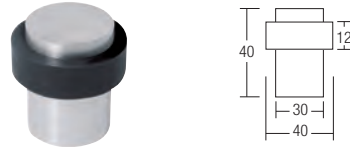

SGDS-04 Door Stopper (Dome)

SGDS-006 Door Stopper

SGDS-011 Door Bumper

SGDS-022 Wall Door Stopper

SGDS-023 Wall Door Stopper

SGDS-024 Hat & Coat Hook Door Stopper

Code	Material	Finishing	Packing
SGDS-04	Zinc Diecast	SN	10 pcs/box, 100 pcs/ctn
		AB / AC	10 pcs/box, 100 pcs/ctn
SGDS-006	Brass	SS	15 pcs/box, 90 pcs/ctn
SGDS-011	Stainless Steel SUS304	AB / AC / SS	20 pcs/box, 120 pcs/ctn
SGDS-022	Stainless Steel SUS304	SS	12 pcs/box, 72 pcs/ctn
SGDS-023	Stainless Steel SUS304	SS	12 pcs/box, 72 pcs/ctn
SGDS-024	Stainless Steel SUS304	SS	12 pcs/box, 72 pcs/ctn

*All the measurements are in millimeter (mm)