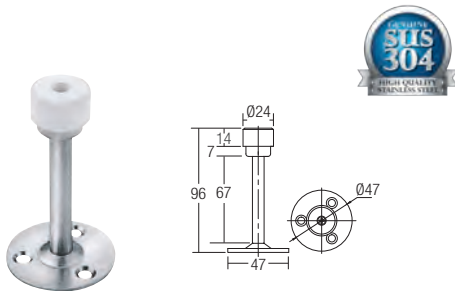

SGDS-04 Door Stopper (Dome)

SGDS-006 Door Stopper

SGDS-011 Door Bumper

SGDS-022 Wall Door Stopper

SGDS-023 Wall Door Stopper

SGDS-024 Hat & Coat Hook Door Stopper

Code	Material	Finishing	Packing
SGDS-04	Zinc Diecast	SN	10 pcs/box, 100 pcs/ctn
		AB / AC	10 pcs/box, 100 pcs/ctn
SGDS-006	Brass	SS	15 pcs/box, 90 pcs/ctn
SGDS-011	Stainless Steel SUS304	AB / AC / SS	20 pcs/box, 120 pcs/ctn
SGDS-022	Stainless Steel SUS304	SS	12 pcs/box, 72 pcs/ctn
SGDS-023	Stainless Steel SUS304	SS	12 pcs/box, 72 pcs/ctn
SGDS-024	Stainless Steel SUS304	SS	12 pcs/box, 72 pcs/ctn

*All the measurements are in millimeter (mm)