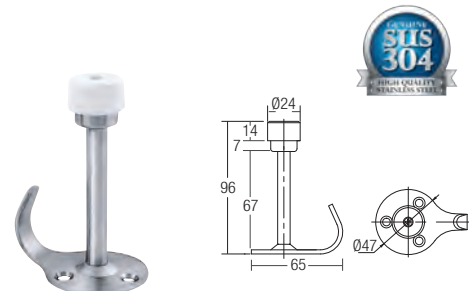

SGDS-04 Door Stopper (Dome)

SGDS-006 Door Stopper

SGDS-011 Door Bumper

SGDS-022 Wall Door Stopper

SGDS-023 Wall Door Stopper

SGDS-024 Hat & Coat Hook Door Stopper

Code	Material	Finishing	Packing
SGDS-04	Zinc Diecast	SN	10 pcs/box, 100 pcs/ctn
		AB / AC	10 pcs/box, 100 pcs/ctn
SGDS-006	Brass	SS	15 pcs/box, 90 pcs/ctn
SGDS-011	Stainless Steel SUS304	AB / AC / SS	20 pcs/box, 120 pcs/ctn
SGDS-022	Stainless Steel SUS304	SS	12 pcs/box, 72 pcs/ctn
SGDS-023	Stainless Steel SUS304	SS	12 pcs/box, 72 pcs/ctn
SGDS-024	Stainless Steel SUS304	SS	12 pcs/box, 72 pcs/ctn

*All the measurements are in millimeter (mm)