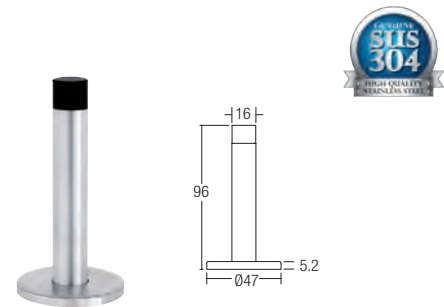

SGDS-04 Door Stopper (Dome)

SGDS-006 Door Stopper

SGDS-011 Door Bumper

SGDS-022 Wall Door Stopper

SGDS-023 Wall Door Stopper

SGDS-024 Hat & Coat Hook Door Stopper

Code	Material	Finishing	Packing
SGDS-04	Zinc Diecast	SN	10 pcs/box, 100 pcs/ctn
		AB / AC	10 pcs/box, 100 pcs/ctn
SGDS-006	Brass	SS	15 pcs/box, 90 pcs/ctn
SGDS-011	Stainless Steel SUS304	AB / AC / SS	20 pcs/box, 120 pcs/ctn
SGDS-022	Stainless Steel SUS304	SS	12 pcs/box, 72 pcs/ctn
SGDS-023	Stainless Steel SUS304	SS	12 pcs/box, 72 pcs/ctn
SGDS-024	Stainless Steel SUS304	SS	12 pcs/box, 72 pcs/ctn

*All the measurements are in millimeter (mm)