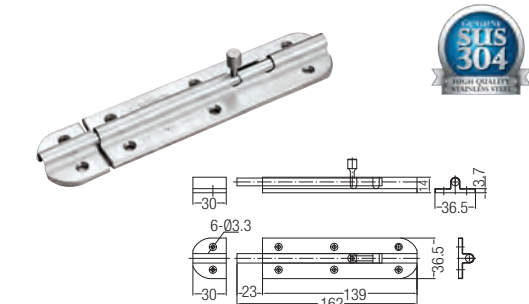

SGDB-7602 / SGDB-7603
Square Bolt

SGDB-DB009 Square Bolt

SGDB-Q2 Door Bolt (Big)

SGDB-Q1A Door Bolt (Small)

SGDB-8604 4" Barrel Bolt

SGDB-8606 6" Barrel Bolt

SGDB-8610 10" Barrel Bolt

| Code | Material | Finishing | Packing |
|--------------|------------------------|-----------|-------------------------|
| SGDB-7602/2" | Stainless Steel SUS304 | SS | 12 pcs/box, 360 pcs/ctn |
| SGDB-7603/3" | | | 12 pcs/box, 240 pcs/ctn |
| SGDB-DB009 | Stainless Steel SUS304 | SS | 12 pcs/box, 72 pcs/ctn |
| SGDB-Q2 | Stainless Steel SUS304 | SS | 12 pcs/box, 24 pcs/ctn |
| SGDB-Q1A | Stainless Steel SUS304 | SS | 12 pcs/box, 24 pcs/ctn |
| SGDB-8604 | Stainless Steel SUS304 | SS | 12 pcs/box, 360 pcs/ctn |
| SGDB-8606 | Stainless Steel SUS304 | SS | 12 pcs/box, 240 pcs/ctn |
| SGDB-8610 | Stainless Steel SUS304 | SS | 12 pcs/box, 180 pcs/ctn |

*All the measurements are in millimeter (mm)