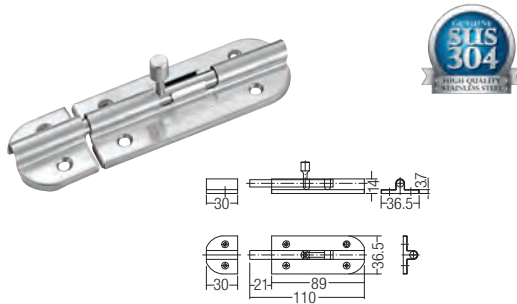

SGDB-7602 / SGDB-7603
Square Bolt

SGDB-DB009 Square Bolt

SGDB-Q2 Door Bolt (Big)

SGDB-Q1A Door Bolt (Small)

SGDB-8604 4" Barrel Bolt

SGDB-8606 6" Barrel Bolt

SGDB-8610 10" Barrel Bolt

| Code | Material | Finishing | Packing |
|--------------|------------------------|-----------|-------------------------|
| SGDB-7602/2" | Stainless Steel SUS304 | SS | 12 pcs/box, 360 pcs/ctn |
| SGDB-7603/3" | | | 12 pcs/box, 240 pcs/ctn |
| SGDB-DB009 | Stainless Steel SUS304 | SS | 12 pcs/box, 72 pcs/ctn |
| SGDB-Q2 | Stainless Steel SUS304 | SS | 12 pcs/box, 24 pcs/ctn |
| SGDB-Q1A | Stainless Steel SUS304 | SS | 12 pcs/box, 24 pcs/ctn |
| SGDB-8604 | Stainless Steel SUS304 | SS | 12 pcs/box, 360 pcs/ctn |
| SGDB-8606 | Stainless Steel SUS304 | SS | 12 pcs/box, 240 pcs/ctn |
| SGDB-8610 | Stainless Steel SUS304 | SS | 12 pcs/box, 180 pcs/ctn |

*All the measurements are in millimeter (mm)