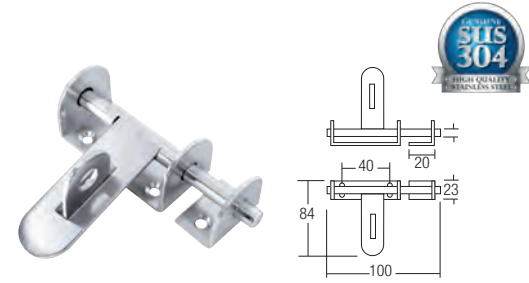

SGDB-7602 / SGDB-7603
Square Bolt

SGDB-DB009 Square Bolt

SGDB-Q2 Door Bolt (Big)

SGDB-Q1A Door Bolt (Small)

SGDB-8604 4" Barrel Bolt

SGDB-8606 6" Barrel Bolt

SGDB-8610 10" Barrel Bolt

| Code | Material | Finishing | Packing |
|--------------|------------------------|-----------|-------------------------|
| SGDB-7602/2" | Stainless Steel SUS304 | SS | 12 pcs/box, 360 pcs/ctn |
| SGDB-7603/3" | | | 12 pcs/box, 240 pcs/ctn |
| SGDB-DB009 | Stainless Steel SUS304 | SS | 12 pcs/box, 72 pcs/ctn |
| SGDB-Q2 | Stainless Steel SUS304 | SS | 12 pcs/box, 24 pcs/ctn |
| SGDB-Q1A | Stainless Steel SUS304 | SS | 12 pcs/box, 24 pcs/ctn |
| SGDB-8604 | Stainless Steel SUS304 | SS | 12 pcs/box, 360 pcs/ctn |
| SGDB-8606 | Stainless Steel SUS304 | SS | 12 pcs/box, 240 pcs/ctn |
| SGDB-8610 | Stainless Steel SUS304 | SS | 12 pcs/box, 180 pcs/ctn |

*All the measurements are in millimeter (mm)