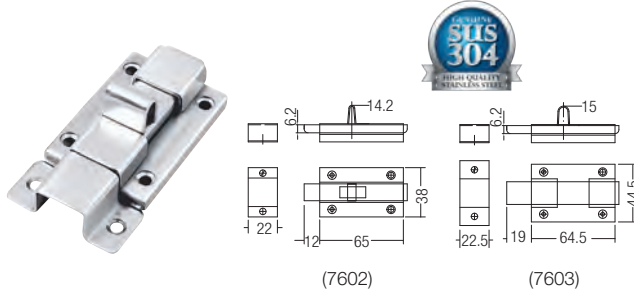

SGDB-7602 / SGDB-7603
Square Bolt

SGDB-DB009 Square Bolt

SGDB-Q2 Door Bolt (Big)

SGDB-Q1A Door Bolt (Small)

SGDB-8604 4" Barrel Bolt

SGDB-8606 6" Barrel Bolt

SGDB-8610 10" Barrel Bolt

| Code | Material | Finishing | Packing |
|--------------|------------------------|-----------|-------------------------|
| SGDB-7602/2" | Stainless Steel SUS304 | SS | 12 pcs/box, 360 pcs/ctn |
| SGDB-7603/3" | | | 12 pcs/box, 240 pcs/ctn |
| SGDB-DB009 | Stainless Steel SUS304 | SS | 12 pcs/box, 72 pcs/ctn |
| SGDB-Q2 | Stainless Steel SUS304 | SS | 12 pcs/box, 24 pcs/ctn |
| SGDB-Q1A | Stainless Steel SUS304 | SS | 12 pcs/box, 24 pcs/ctn |
| SGDB-8604 | Stainless Steel SUS304 | SS | 12 pcs/box, 360 pcs/ctn |
| SGDB-8606 | Stainless Steel SUS304 | SS | 12 pcs/box, 240 pcs/ctn |
| SGDB-8610 | Stainless Steel SUS304 | SS | 12 pcs/box, 180 pcs/ctn |

*All the measurements are in millimeter (mm)