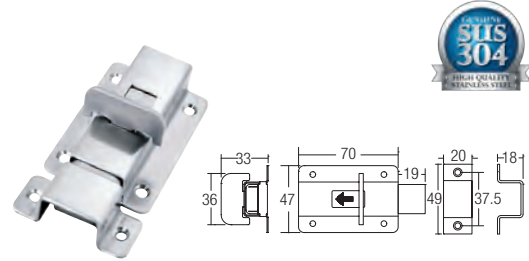

SGDB-7602 / SGDB-7603
Square Bolt

SGDB-DB009 Square Bolt

SGDB-Q2 Door Bolt (Big)

SGDB-Q1A Door Bolt (Small)

SGDB-8604 4" Barrel Bolt

SGDB-8606 6" Barrel Bolt

SGDB-8610 10" Barrel Bolt

| Code | Material | Finishing | Packing |
|--------------|------------------------|-----------|-------------------------|
| SGDB-7602/2" | Stainless Steel SUS304 | SS | 12 pcs/box, 360 pcs/ctn |
| SGDB-7603/3" | | | 12 pcs/box, 240 pcs/ctn |
| SGDB-DB009 | Stainless Steel SUS304 | SS | 12 pcs/box, 72 pcs/ctn |
| SGDB-Q2 | Stainless Steel SUS304 | SS | 12 pcs/box, 24 pcs/ctn |
| SGDB-Q1A | Stainless Steel SUS304 | SS | 12 pcs/box, 24 pcs/ctn |
| SGDB-8604 | Stainless Steel SUS304 | SS | 12 pcs/box, 360 pcs/ctn |
| SGDB-8606 | Stainless Steel SUS304 | SS | 12 pcs/box, 240 pcs/ctn |
| SGDB-8610 | Stainless Steel SUS304 | SS | 12 pcs/box, 180 pcs/ctn |

*All the measurements are in millimeter (mm)