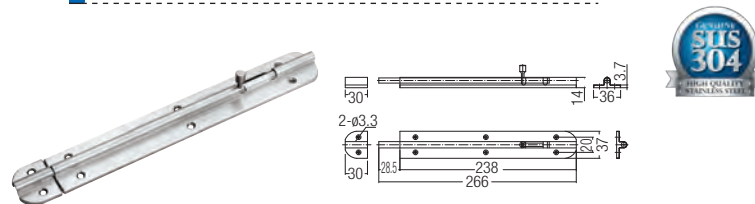

SGDB-7602 / SGDB-7603
Square Bolt

SGDB-DB009 Square Bolt

SGDB-Q2 Door Bolt (Big)

SGDB-Q1A Door Bolt (Small)

SGDB-8604 4" Barrel Bolt

SGDB-8606 6" Barrel Bolt

SGDB-8610 10" Barrel Bolt

| Code | Material | Finishing | Packing |
|--------------|------------------------|-----------|-------------------------|
| SGDB-7602/2" | Stainless Steel SUS304 | SS | 12 pcs/box, 360 pcs/ctn |
| SGDB-7603/3" | | | 12 pcs/box, 240 pcs/ctn |
| SGDB-DB009 | Stainless Steel SUS304 | SS | 12 pcs/box, 72 pcs/ctn |
| SGDB-Q2 | Stainless Steel SUS304 | SS | 12 pcs/box, 24 pcs/ctn |
| SGDB-Q1A | Stainless Steel SUS304 | SS | 12 pcs/box, 24 pcs/ctn |
| SGDB-8604 | Stainless Steel SUS304 | SS | 12 pcs/box, 360 pcs/ctn |
| SGDB-8606 | Stainless Steel SUS304 | SS | 12 pcs/box, 240 pcs/ctn |
| SGDB-8610 | Stainless Steel SUS304 | SS | 12 pcs/box, 180 pcs/ctn |

*All the measurements are in millimeter (mm)