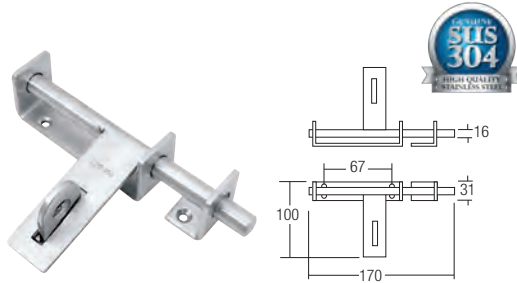

SGDB-7602 / SGDB-7603
Square Bolt

SGDB-DB009 Square Bolt

SGDB-Q2 Door Bolt (Big)

SGDB-Q1A Door Bolt (Small)

SGDB-8604 4" Barrel Bolt

SGDB-8606 6" Barrel Bolt

SGDB-8610 10" Barrel Bolt

| Code | Material | Finishing | Packing |
|--------------|------------------------|-----------|-------------------------|
| SGDB-7602/2" | Stainless Steel SUS304 | SS | 12 pcs/box, 360 pcs/ctn |
| SGDB-7603/3" | | | 12 pcs/box, 240 pcs/ctn |
| SGDB-DB009 | Stainless Steel SUS304 | SS | 12 pcs/box, 72 pcs/ctn |
| SGDB-Q2 | Stainless Steel SUS304 | SS | 12 pcs/box, 24 pcs/ctn |
| SGDB-Q1A | Stainless Steel SUS304 | SS | 12 pcs/box, 24 pcs/ctn |
| SGDB-8604 | Stainless Steel SUS304 | SS | 12 pcs/box, 360 pcs/ctn |
| SGDB-8606 | Stainless Steel SUS304 | SS | 12 pcs/box, 240 pcs/ctn |
| SGDB-8610 | Stainless Steel SUS304 | SS | 12 pcs/box, 180 pcs/ctn |

*All the measurements are in millimeter (mm)