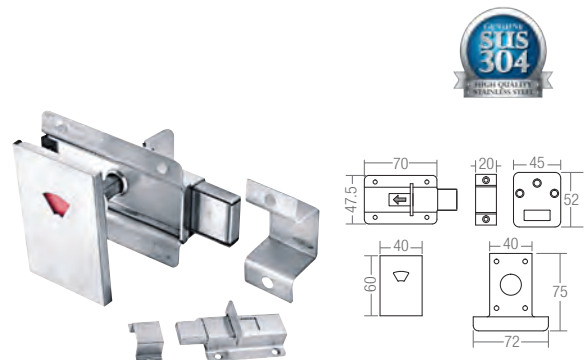

SGDB-SB505 Swing Bolt

SGDB-909L Security Bolt

SGDB-012 Toilet Indicator Bolt

SGDB-013 Toilet Indicator Bolt

SGDB-014 SS Toilet Indicator Bolt

SGDB-600 Auto Flush Bolt

Code	Material	Finishing	D.Thickness	Packing
SGDB-SB505	Stainless Steel SUS304	SS	-	20 pcs/box, 120 pcs/ctn
SGDB-909L	Zinc Diecast	CP	-	50 pcs/box, 100 pcs/ctn
SGDB-012	Stainless Steel SUS304	SS	-	100 pcs/ctn
SGDB-013	Stainless Steel SUS304	SS	-	100 pcs/ctn
SGDB-014	Stainless Steel SUS304	SS	12 - 20	100 sets/ctn
SGDB-600	Stainless Steel SUS304	SS	-	50 pairs/ctn

*All the measurements are in millimeter (mm)