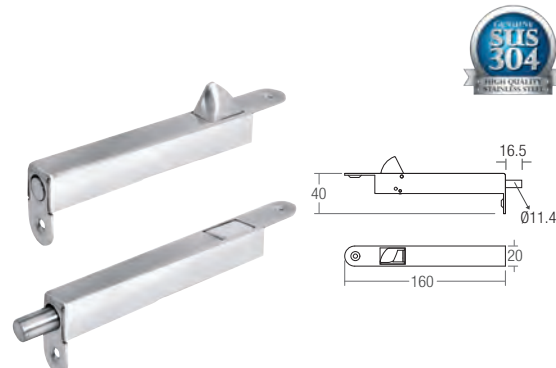

SGDB-SB505 Swing Bolt

SGDB-909L Security Bolt

SGDB-012 Toilet Indicator Bolt

SGDB-013 Toilet Indicator Bolt

SGDB-014 SS Toilet Indicator Bolt

SGDB-600 Auto Flush Bolt

Code	Material	Finishing	D.Thickness	Packing
SGDB-SB505	Stainless Steel SUS304	SS	-	20 pcs/box, 120 pcs/ctn
SGDB-909L	Zinc Diecast	CP	-	50 pcs/box, 100 pcs/ctn
SGDB-012	Stainless Steel SUS304	SS	-	100 pcs/ctn
SGDB-013	Stainless Steel SUS304	SS	-	100 pcs/ctn
SGDB-014	Stainless Steel SUS304	SS	12 - 20	100 sets/ctn
SGDB-600	Stainless Steel SUS304	SS	-	50 pairs/ctn

*All the measurements are in millimeter (mm)