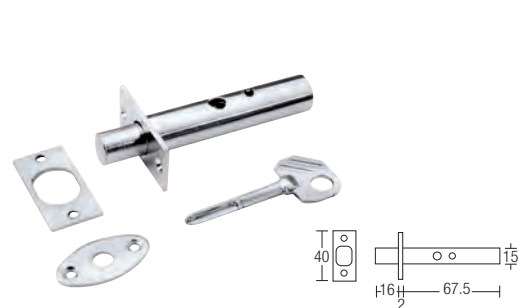

SGDB-SB505 Swing Bolt

SGDB-909L Security Bolt

SGDB-012 Toilet Indicator Bolt

SGDB-013 Toilet Indicator Bolt

SGDB-014 SS Toilet Indicator Bolt

SGDB-600 Auto Flush Bolt

Code	Material	Finishing	D.Thickness	Packing
SGDB-SB505	Stainless Steel SUS304	SS	-	20 pcs/box, 120 pcs/ctn
SGDB-909L	Zinc Diecast	CP	-	50 pcs/box, 100 pcs/ctn
SGDB-012	Stainless Steel SUS304	SS	-	100 pcs/ctn
SGDB-013	Stainless Steel SUS304	SS	-	100 pcs/ctn
SGDB-014	Stainless Steel SUS304	SS	12 - 20	100 sets/ctn
SGDB-600	Stainless Steel SUS304	SS	-	50 pairs/ctn

*All the measurements are in millimeter (mm)