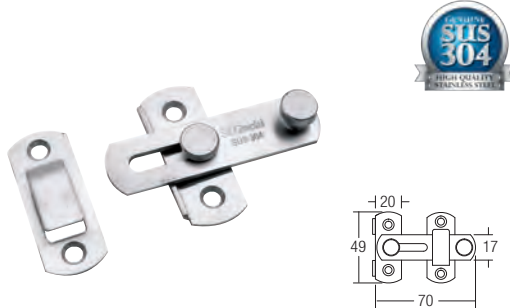

SGDB-SB505 Swing Bolt

SGDB-909L Security Bolt

SGDB-012 Toilet Indicator Bolt

SGDB-013 Toilet Indicator Bolt

SGDB-014 SS Toilet Indicator Bolt

SGDB-600 Auto Flush Bolt

Code	Material	Finishing	D.Thickness	Packing
SGDB-SB505	Stainless Steel SUS304	SS	-	20 pcs/box, 120 pcs/ctn
SGDB-909L	Zinc Diecast	CP	-	50 pcs/box, 100 pcs/ctn
SGDB-012	Stainless Steel SUS304	SS	-	100 pcs/ctn
SGDB-013	Stainless Steel SUS304	SS	-	100 pcs/ctn
SGDB-014	Stainless Steel SUS304	SS	12 - 20	100 sets/ctn
SGDB-600	Stainless Steel SUS304	SS	-	50 pairs/ctn

*All the measurements are in millimeter (mm)