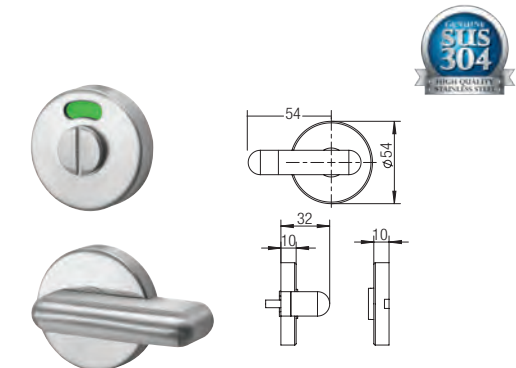

SGDB-SB505 Swing Bolt

SGDB-909L Security Bolt

SGDB-012 Toilet Indicator Bolt

SGDB-013 Toilet Indicator Bolt

SGDB-014 SS Toilet Indicator Bolt

SGDB-600 Auto Flush Bolt

Code	Material	Finishing	D.Thickness	Packing
SGDB-SB505	Stainless Steel SUS304	SS	-	20 pcs/box, 120 pcs/ctn
SGDB-909L	Zinc Diecast	CP	-	50 pcs/box, 100 pcs/ctn
SGDB-012	Stainless Steel SUS304	SS	-	100 pcs/ctn
SGDB-013	Stainless Steel SUS304	SS	-	100 pcs/ctn
SGDB-014	Stainless Steel SUS304	SS	12 - 20	100 sets/ctn
SGDB-600	Stainless Steel SUS304	SS	-	50 pairs/ctn

*All the measurements are in millimeter (mm)