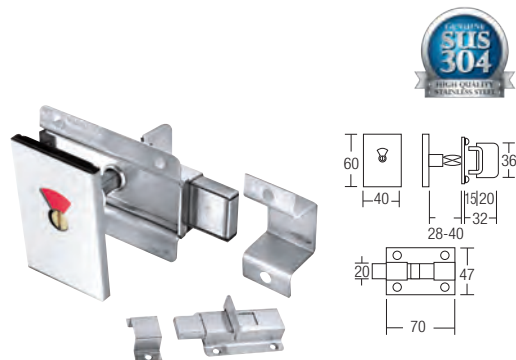

SGDB-SB505 Swing Bolt

SGDB-909L Security Bolt

SGDB-012 Toilet Indicator Bolt

SGDB-013 Toilet Indicator Bolt

SGDB-014 SS Toilet Indicator Bolt

SGDB-600 Auto Flush Bolt

Code	Material	Finishing	D.Thickness	Packing
SGDB-SB505	Stainless Steel SUS304	SS	-	20 pcs/box, 120 pcs/ctn
SGDB-909L	Zinc Diecast	CP	-	50 pcs/box, 100 pcs/ctn
SGDB-012	Stainless Steel SUS304	SS	-	100 pcs/ctn
SGDB-013	Stainless Steel SUS304	SS	-	100 pcs/ctn
SGDB-014	Stainless Steel SUS304	SS	12 - 20	100 sets/ctn
SGDB-600	Stainless Steel SUS304	SS	-	50 pairs/ctn

*All the measurements are in millimeter (mm)