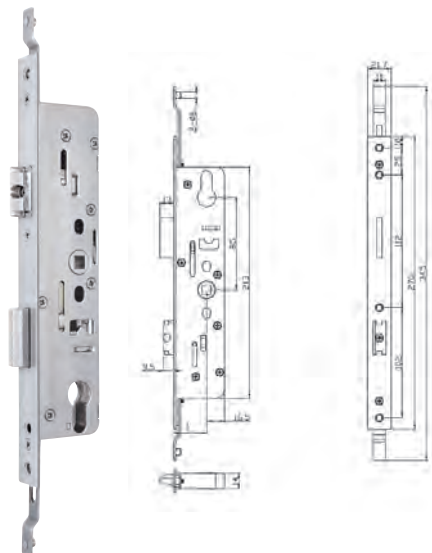

SGWGF-WFD3585 Mortise Lockset (35mm)

SGWGF-WFD601 Flush Bolt

SGWGF-WFD602 Flush Bolt & SGWGF-WFD603 Keeper

WFD 602

WFD 603

SGWGF-WFD604 Water Guide

Code	Description	Material	Finishing	Packing
SGWGF-WFD3585	Mortise Lockset (35mm)	Stainless Steel SUS304	SS	20 pcs/ctn
SGWGF-WFD601	Flush Bolt	Zinc Alloy	Black	1000 pairs/ctn
SGWGF-WFD602	Flush Bolt	Zinc Diecast	Black	200 pairs/ctn
SGWGF-WFD603	Keeper for WFD602	Zinc Diecast	Black	200 pairs/ctn
SGWGF-WFD604	Water Guide	PVC	Black	1000 pairs/ctn

*All the measurements are in millimeter (mm)